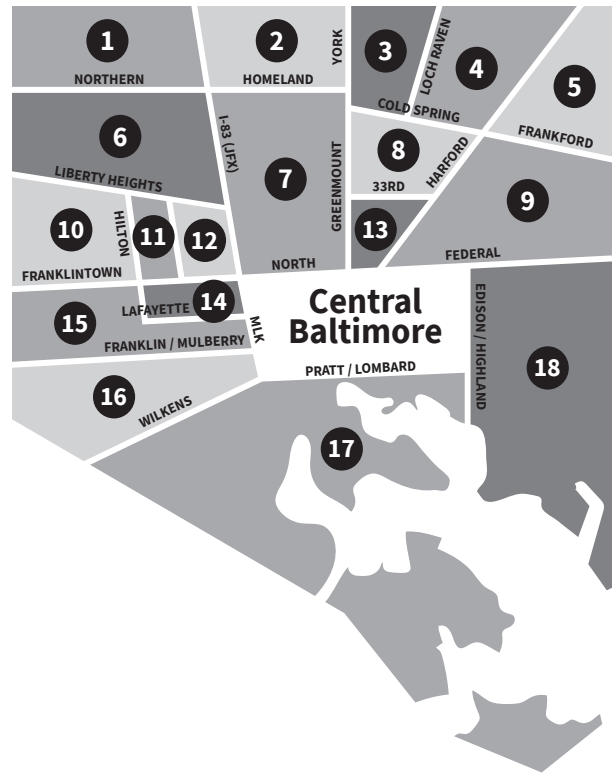

If you go to school in this area on the map...	...the following schools in that area will be served by supplemental routes...	...so look for these route numbers and destinations when traveling to school:	See this brochure for more information:
1	Forest Park High School	LM, 31, 83, 85 to Fallstaff	S1
2	Roland Park Middle School	30, 31, 94, 95 to Roland Park	S2
3	Baltimore Collegiate School for Boys Banneker Blake Academy Lillie May Carroll Jackson School	RD, 53 to Kenilworth Park	S3
4	Achievement Academy Friendship Academy Reginald Lewis High School	RD, SV, 30, 53, 54 to Wellesley	S4
5	City Neighbors High School	BR, 54 to Waltherson	S5
6	KIPP Harmony Academy	31, 91 to Greenspring	S6
7	Baltimore Polytechnic Institute Western High School	22, 28, 30, 33, 38, 94 to Medfield	S7
8	Mergenthaler Vocational-Technical High School (MERVO)	GR, 22, 53, 54 to Ednor Gardens	S8
9	ACCE Academy Reach Partnership School Vanguard Collegiate Middle School	BR, 22, 54 to Clifton Park or Moravia	S9
10	KASA Middle/High School	PR, 80 to Walbrook Junction	S10
11	Connexions School for the Arts Bard Early College High School	GD, LM, 26 to Hanlon Park	S11
12	Coppin Academy Frederick Douglass High School	GD, 29 to Coppin Heights	S12
13	Baltimore City College Stadium School	SV, 22, 53 to Coldstream Homestead Montebello	S13
14	Carver Vocational-Technical High School Calverton Middle School	GD, 26, 82, 85 to Easterwood	S14
15	Augusta Fells Savage Institute of Visual Arts Edmondson Westside High School	OR, BL, PR, 78 to Edmondson Village or Harlem Park	S15
16	Green Street Academy	BL, PR, 29 to St. Josephs	S16
17	Digital Harbor High School Francis Scott Key Middle School	BR, OR, BL, SV, 71, 94 to Federal Hill	S17
18	Patterson High School	OR, NV, 21, 22, 59 to Joseph Lee	S18

Supplemental service augments regularly-scheduled service on routes that see high passenger volumes during peak periods. It does not operate on weekends or vacations when school is not in session. See the individual schedules for the routes in this brochure for more information on their regular service. **Supplemental service is always open to the general public. Regular fares and policies apply (see back cover).**

El servicio adicional incrementa el servicio programado de forma regular en las rutas que presentan altos volúmenes de pasajeros durante las horas pico. El servicio no se presta los fines de semana ni durante las vacaciones, cuando no hay actividad escolar. Consulte en este folleto los horarios individuales de las rutas para obtener mayor información sobre su servicio regular. **El servicio adicional siempre está abierto al público general. Se aplican políticas y tarifas regulares (vea la contraportada).**