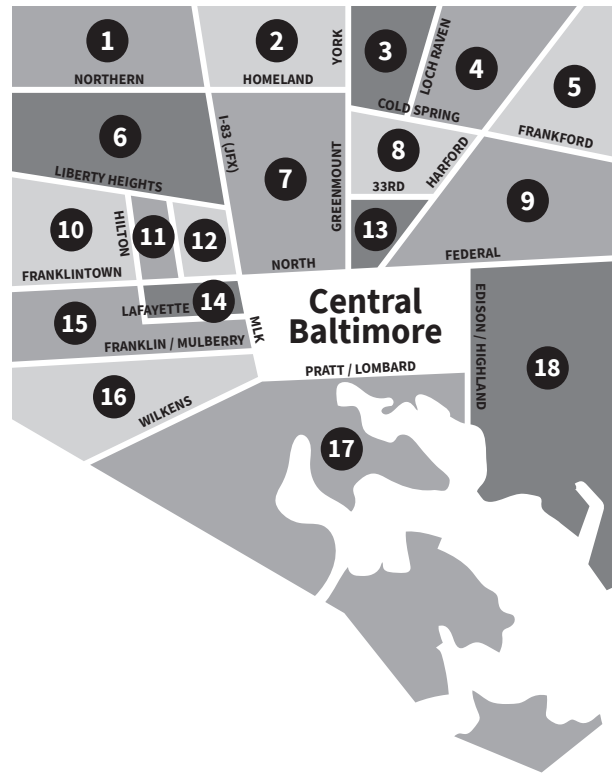

If you go to school in this area on the map...	...the following schools in that area will be served by supplemental routes...	...so look for these route numbers and destinations when traveling to school:	See this brochure for more information:
1	Forest Park High School	LM, 31, 83, 85 to Fallstaff	S1
2	Roland Park Middle School	30, 31, 94, 95 to Roland Park	S2
3	Baltimore Collegiate School for Boys Bancker Blake Academy Lillie May Carroll Jackson School	RD, 53 to Kenilworth Park	S3
4	Achievement Academy Friendship Academy Reginald Lewis High School	RD, SV, 30, 53, 54 to Wellesley	S4
5	City Neighbors High School	BR, 54 to Waltherson	S5
6	KIPP Harmony Academy	31, 91 to Greenspring	S6
7	Baltimore Polytechnic Institute Western High School	22, 28, 30, 33, 38, 94 to Medfield	S7
8	Mergenthaler Vocational-Technical High School (MERVO)	GR, 22, 53, 54 to Ednor Gardens	S8
9	ACCE Academy Reach Partnership School Vanguard Collegiate Middle School	BR, 22, 54 to Clifton Park or Moravia	S9
10	KASA Middle/High School	PR, 80 to Walbrook Junction	S10
11	Connexions School for the Arts Bard Early College High School	GD, LM, 26 to Hanlon Park	S11
12	Coppin Academy Frederick Douglass High School	GD, 29 to Coppin Heights	S12
13	Baltimore City College Stadium School	SV, 22, 53 to Coldstream Homestead Montebello	S13
14	Carver Vocational-Technical High School Calverton Middle School	GD, 26, 82, 85 to Easterwood	S14
15	Augusta Fells Savage Institute of Visual Arts Edmondson Westside High School	OR, BL, PR, 78 to Edmondson Village or Harlem Park	S15
16	Green Street Academy	BL, PR, 29 to St. Josephs	S16
17	Digital Harbor High School Francis Scott Key Middle School	BR, OR, BL, SV, 71, 94 to Federal Hill	S17
18	Patterson High School	OR, NV, 21, 22, 59 to Joseph Lee	S18

Supplemental service augments regularly-scheduled service on routes that see high passenger volumes during peak periods. It does not operate on weekends or vacations when school is not in session. See the individual schedules for the routes in this brochure for more information on their regular service. **Supplemental service is always open to the general public. Regular fares and policies apply (see back cover).**

El servicio adicional incrementa el servicio programado de forma regular en las rutas que presentan altos volúmenes de pasajeros durante las horas pico. El servicio no se presta los fines de semana ni durante las vacaciones, cuando no hay actividad escolar. Consulte en este folleto los horarios individuales de las rutas para obtener mayor información sobre su servicio regular. **El servicio adicional siempre está abierto al público general. Se aplican políticas y tarifas regulares (vea la contraportada).**