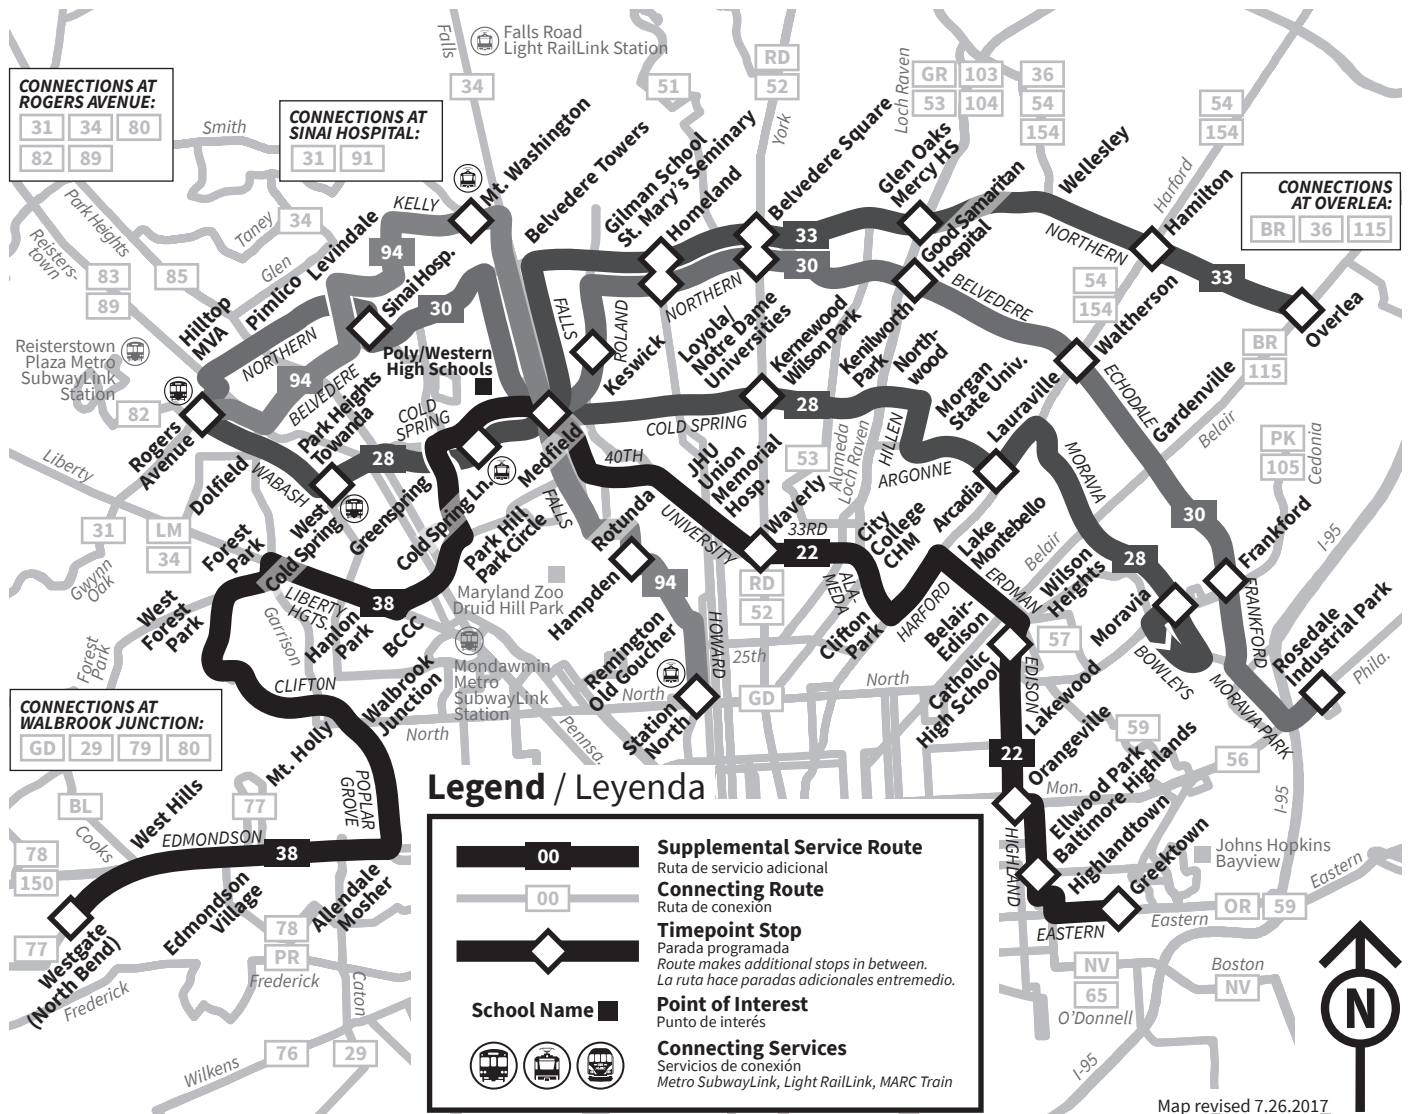

Area Map

Medfield Supplemental Service