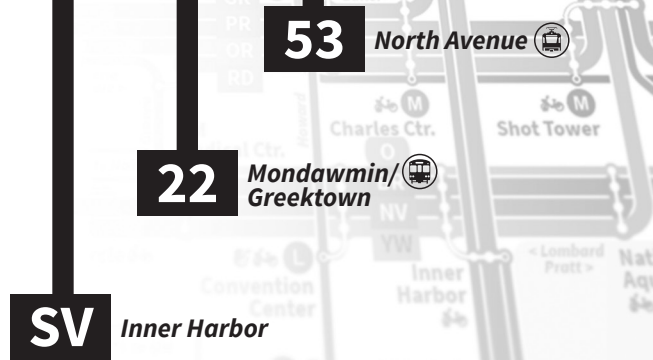

Weekdays Peak Only
September through Mid-June

ESPAÑOL

Coldstream Homestead Montebello:
Baltimore City College
Stadium School

MARYLAND DEPARTMENT OF TRANSPORTATION
MARYLAND TRANSIT ADMINISTRATION

mta.maryland.gov

866-RIDE-MTA

Area Map

Coldstream Homestead Montebello Supplemental Service

Schedules / Horarios

Weekdays

Inbound to Coldstream Homestead Montebello
Días de la semana / Con llegada de Coldstream Homestead Montebello

Notes / Notas

	Trip is on this route...					
	<input type="checkbox"/> Coldstream Homestead Montebello Baltimore City College	<input type="checkbox"/> Waverly 33rd & Greenmount	<input type="checkbox"/> Johns Hopkins Univ. St. Paul & 32nd	<input type="checkbox"/> Station North St. Paul & North	<input type="checkbox"/> Inner Harbor Light & Pratt	
SV	2:55	3:01	3:07	3:13	3:26	PM

	Trip is on this route...					
	<input type="checkbox"/> Coldstream Homestead Montebello Baltimore City College	<input type="checkbox"/> Waverly 33rd & Greenmount	<input type="checkbox"/> Medfield 41st & Falls	<input type="checkbox"/> Mondawmin Metro Subway/Link Station		
22	2:55	3:05	3:15	3:25	PM	
	2:55	3:05	3:15	3:25	PM	