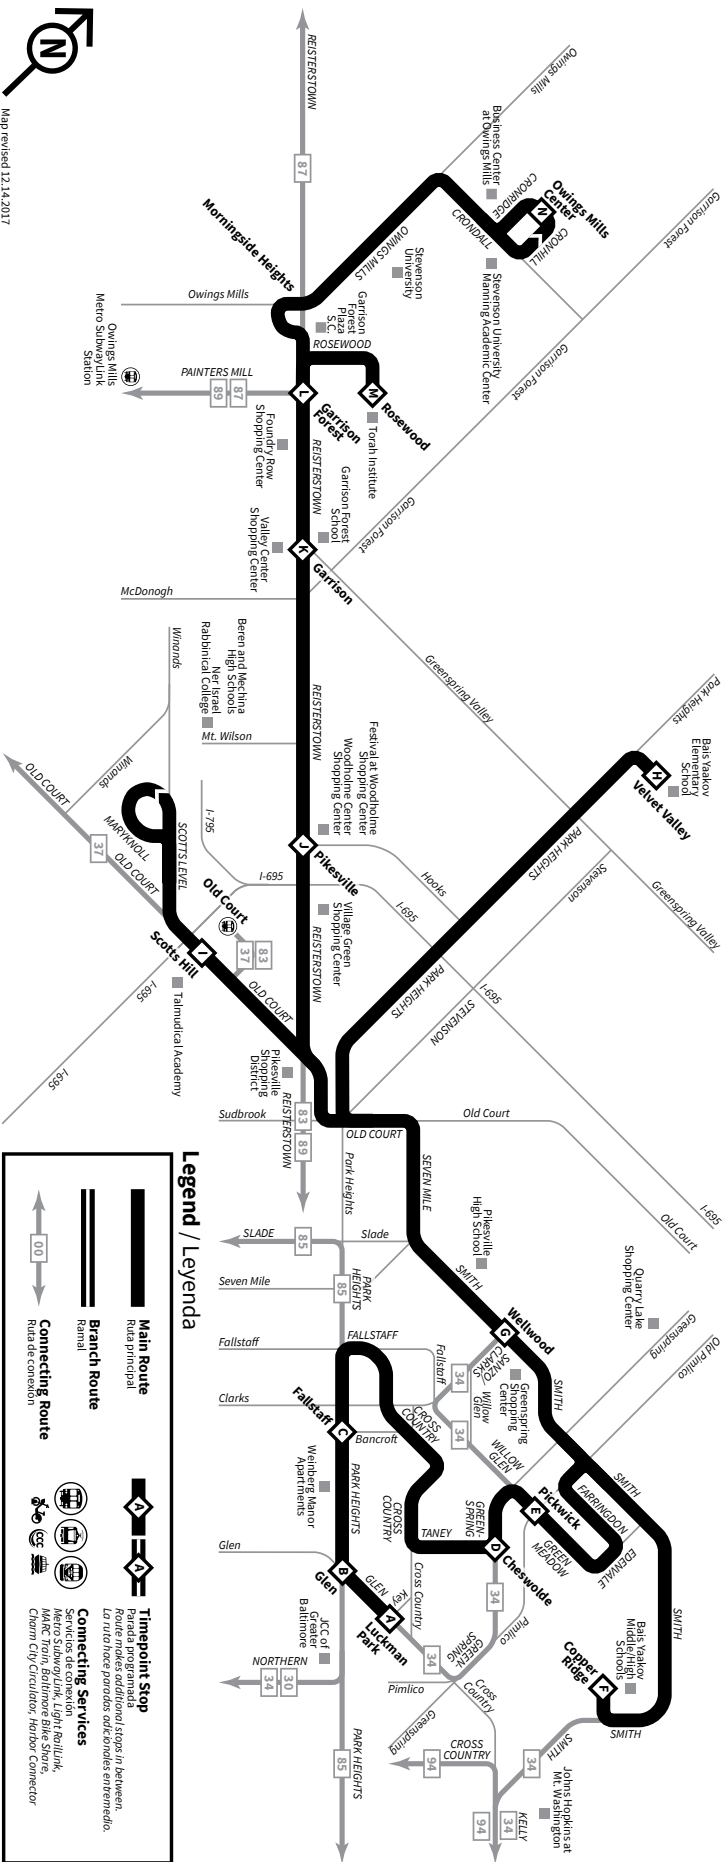

Map revised 12.14.2017

Legend / Leyenda

	Main Route Ruta principal		Timepoint Stop Parada programada Route makes additional stops in between. La ruta hace paradas adicionales entre paradas.
	Branch Route Rama		Connecting Services Servicios de conexión Metro Subway Link, Light RailLink, Charm City Circulator, Harbor Connector
	Connecting Route Ruta de conexión		

A system map showing all MTA routes is available at mta.maryland.gov/content/transit-maps
En línea, un mapa de rutas de todo el sistema que muestra todas las rutas de MTA