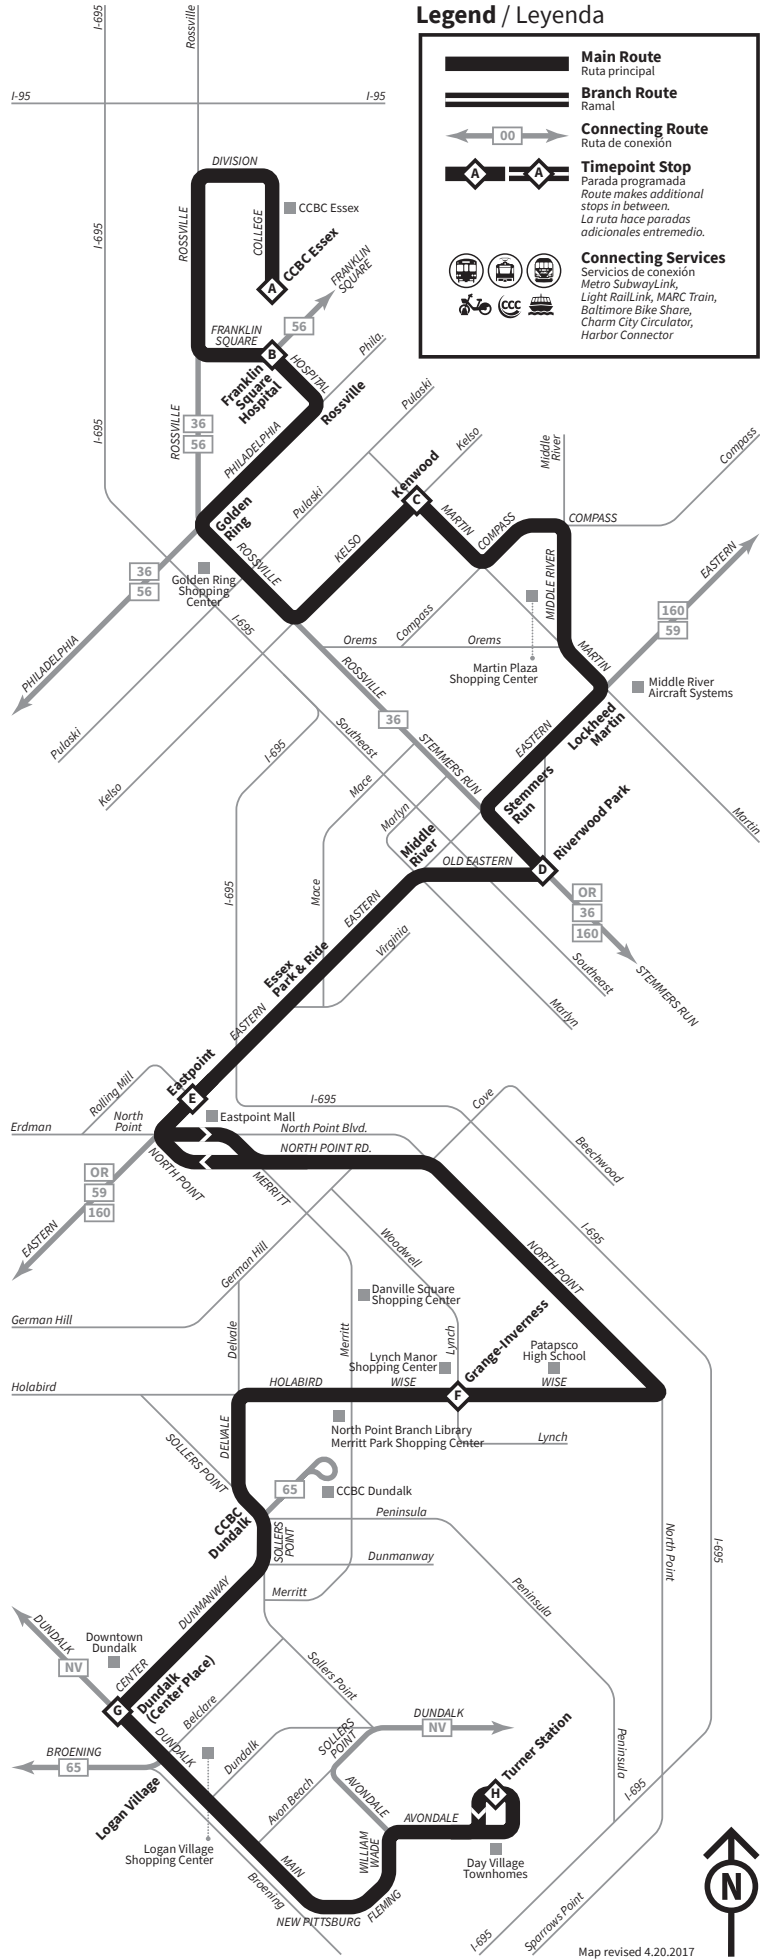

A system map showing all MTA routes is available at mta.maryland.gov/content/transit-maps
En una Maryland.gov/content/transit-maps hay disponible un mapa del sistema que muestra todas las rutas de MTA

MTA MARYLAND DEPARTMENT OF TRANSPORTATION
MARYLAND TRANSIT ADMINISTRATION

LOCAL
LocalLink 62
CCBC Essex to Turner Station

Route Map
Mapa de rutas