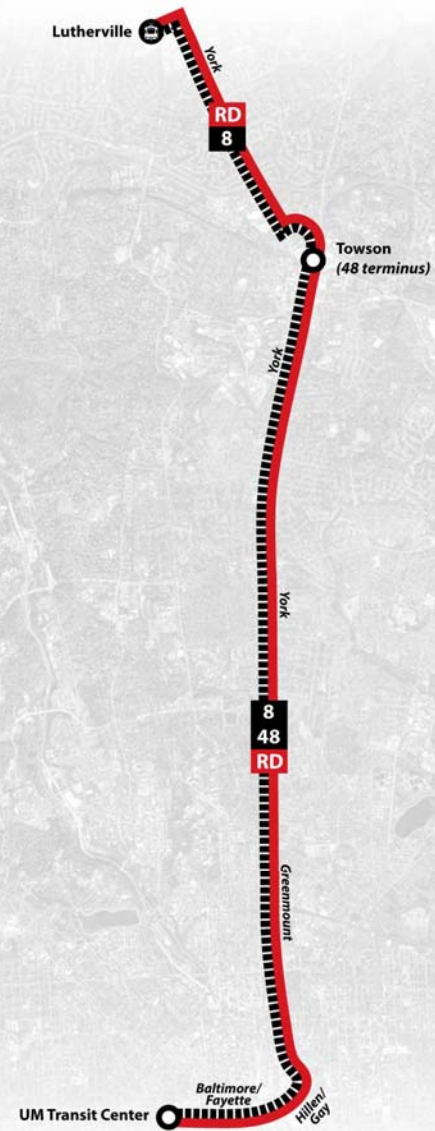

Current Route(s):

- **No. 8**

University of Maryland Transit Center to Lutherville

- **No. 48**

University of Maryland Transit Center to Towson

BaltimoreLink Replacement(s):

- **CityLink Red**

University of Maryland Transit Center to Towson or Lutherville

Inherits the entirety of the current No. 8 and 48 routes

8
48

LINKING YOU
MDOT MTA
MARYLAND DEPARTMENT OF TRANSPORTATION Maryland

BALTIMORE
LINK